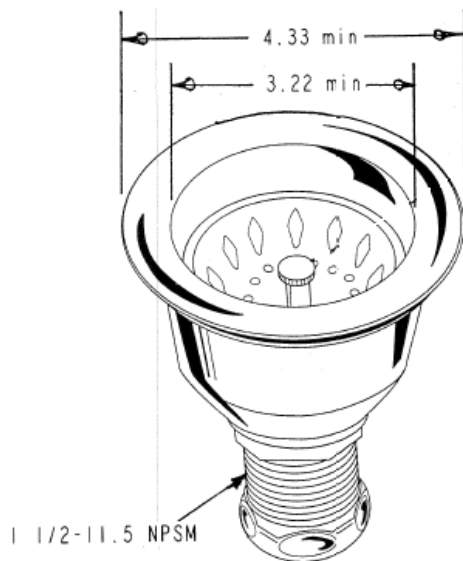

4675 W. 160th St.  
Cleveland, Ohio 44135  
Ph: (800) 321-9532  
Fax: (800) 321-9535  
www.dearbornbrass.com

SUBMITTAL SPECIFICATION

**DB1120 DEEP CUP  
DOMESTIC SINK BASKET STRAINER**

**Engineering Specification:** Dearborn Brass DB1120 Deep Cup Sink Basket Strainer is one of the finest strainers available for home kitchen use and will fit sinks with 3-½" to 4" opening. High quality stainless steel stick post basket and 4-½" flange diameter. Designed for use in residential and commercial sinks.

**Job Reference**

**DESCRIPTION**

- Deep Cup Stainless Steel Sink Strainer Assembly
  - BODY: Buffed and polished chrome-nickel stainless steel
  - LOCKING SHELL: Heavy gauge steel, zinc plated
  - BASKET: Stainless steel, stick post
- Top quality stainless retains its beauty
- MADE IN USA