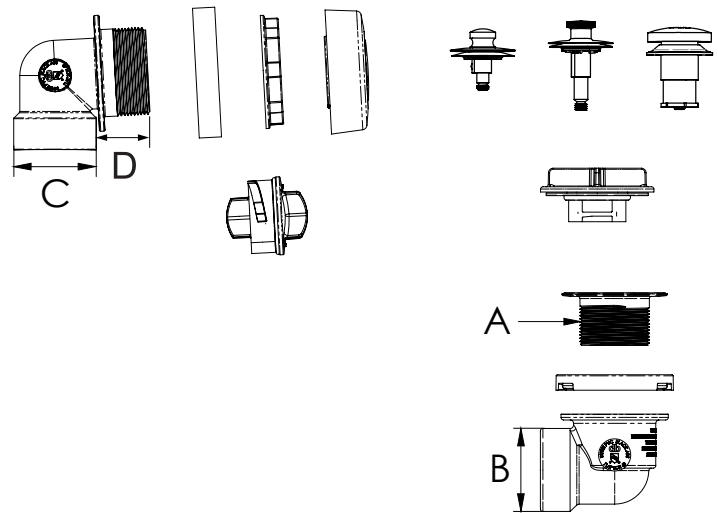

TRUE BLUE® BATH WASTE HALF KIT WITH FINISHED DRAIN SPUD

Job Name _____	Item # _____
Location _____	
Engineer _____	Contractor _____
PO # _____	Tag _____
Representative _____	

SPECIFICATIONS

The Dearborn True Blue Bath Waste shall be used in commercial and residential applications requiring a bath waste and overflow drain with integrated test features. Overflow and drain elbow components shall come factory preassembled for added convenience. Overflow gasket shall be made of a high memory foamed rubber. Drain gasket shall be notched and undercut in order to wrap around drain elbow and lock into place. This will prevent gasket from being knocked off during installation and remain secured to drain elbow regardless of orientation. Test plugs shall be quarter turn installation and must be removable and reusable. Faceplate installation shall not require additional tools or screws, symmetrical design will eliminate the need for precise alignment.

FEATURES AND MATERIALS

Finish Trim	Tool-Free, Screw-Free Installation
Test Plugs	Reusable, Quarter Turn Tool-Free Installation
Drain Gasket	Locking Rubber Gasket
Overflow Gasket	High Memory Foamed Rubber
Spud	Chrome Plated Brass

PERFORMANCE SPECIFICATIONS*

Test Plug Rating	40 FT Head, 17 PSI
Drain Flow Rate	Min. 7 GPM Max. 15.8 GPM depending on finish
Overflow Flow Rate	4.40 GPM

*Contact Technical@Oatey.com for specific flow rates.

DIMENSIONS

[A]:	Drain / Spud Thread	1-1/2" – 11-1/2 NPSM
[B]:	Inner Diameter	1-1/2" SCH 40 Pipe
[C]:	Inner Diameter	1-1/2" SCH 40 Pipe
[D]:	Overflow Depth	1.236"

Access BIM/Revit content through www.oatey.com