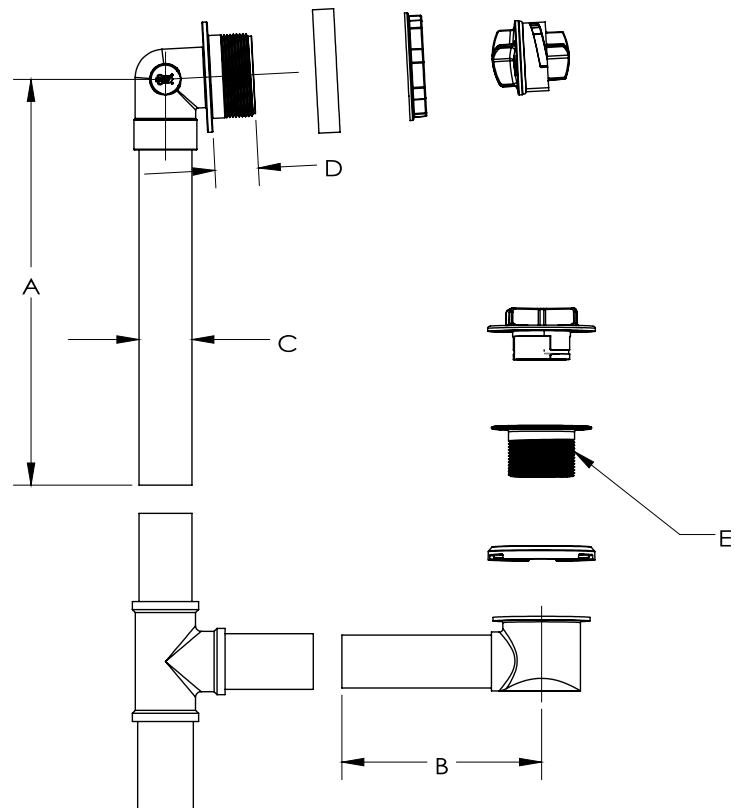

TRUE BLUE® BATH WASTE BRASS ROUGH KIT W/ SOLDER CONNECTION

Job Name _____	Item # _____
Location _____	
Engineer _____	Contractor _____
PO # _____	Tag _____
Representative _____	

SPECIFICATIONS

The Dearborn True Blue Bath Waste shall be used in commercial and residential applications requiring a bath waste and overflow drain with integrated test features. Overflow and drain elbow components shall come factory preassembled for added convenience. Overflow, Tee and Drain Pipe Connections will be solder connections. Overflow gasket shall be made of a high memory foamed rubber. Drain gasket shall be notched and undercut in order to wrap around drain elbow and lock into place. This will prevent gasket from being knocked off during installation and remain secured to drain elbow regardless of orientation. Test plugs shall be quarter turn installation and must be removable and reusable.

PERFORMANCE SPECIFICATIONS*

Test Plug Rating	40 FT Head, 17 PSI
Drain Flow Rate	Min. 7 GPM Max. 15.8 GPM depending on finish
Overflow Flow Rate	4.40 GPM

*Contact Technical@Oatey.com for specific flow rates.

DIMENSIONS

[A]:	Overflow Height	11.5" (20" For Whirlpool PNs)
[B]:	Drain Pipe Depth	5.66" (11.16" For Whirlpool PNs)
[C]:	Inner Diameter	1.5"
[D]:	Overflow Depth	1.24"
[E]:	Drain / Spud Thread	1.5" – 11.5 NPSM

Access BIM/Revit content through www.oatey.com

TRUE BLUE® BATH WASTE BRASS ROUGH KIT W/ SOLDER CONNECTION

PRODUCT SELECTOR

TRUE BLUE® BATH WASTE BRASS ROUGH KIT W/ SOLDER CONNECTION						
✓	Product Number	Brass Gauge	Stopper Style	Finish	Faceplate Style	Length
	B178875S	17	N/A	Chrome	N/A	Standard
	B178975S	17	N/A	Chrome	N/A	Whirlpool
	B208875S	20	N/A	Chrome	N/A	Standard
	B208975S	20	N/A	Chrome	N/A	Whirlpool