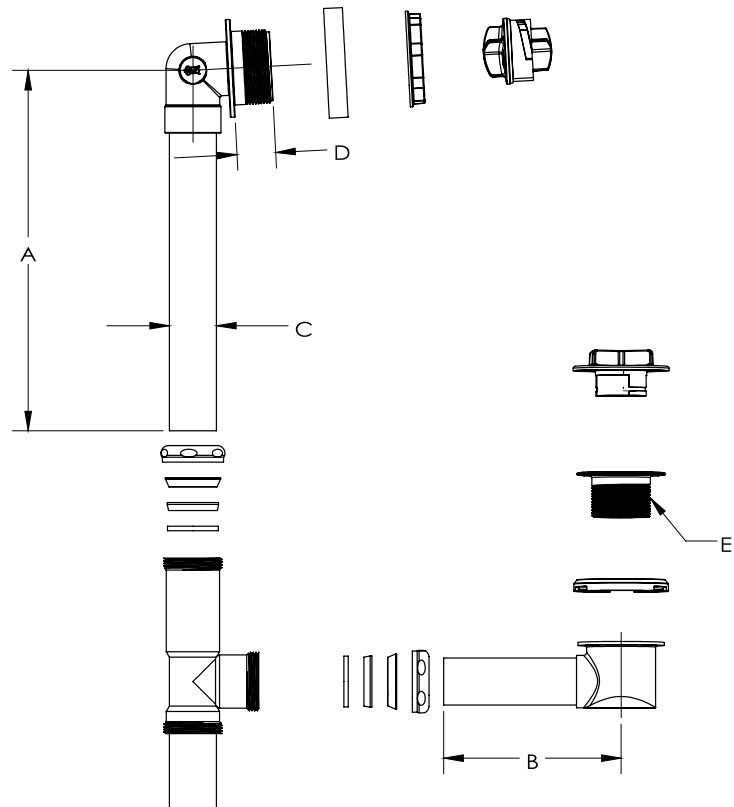

TRUE BLUE® BATH WASTE BRASS ROUGH KIT W/ SLIP JOINT CONNECTION

Job Name _____	Item # _____
Location _____	
Engineer _____	Contractor _____
PO # _____	Tag _____
Representative _____	

SPECIFICATIONS

The Dearborn True Blue Bath Waste shall be used in commercial and residential applications requiring a bath waste and overflow drain with integrated test features. Overflow and drain elbow components shall come factory preassembled for added convenience. Overflow, Tee and Drain Pipe Connections will be Slip Joint Connections. Overflow gasket shall be made of a high memory foamed rubber. Drain gasket shall be notched and undercut in order to wrap around drain elbow and lock into place. This will prevent gasket from being knocked off during installation and remain secured to drain elbow regardless of orientation. Test plugs shall be quarter turn installation and must be removable and reusable.

Finish Trim	Tool-Free, Screw Free Installation
Test Plugs	Reusable, Quarter Turn Tool-Free Installation
Drain Gasket	Locking Rubber Gasket
Overflow Gasket	High Memory Foamed Rubber
Spud	Chrome Plated Brass

PERFORMANCE SPECIFICATIONS

Test Plug Rating	40 FT Head, 17 PSI
Flow Rate	10.95 GPM

DIMENSIONS

[A]:	Overflow Height	11.5" (20" For Whirlpool PNs)
[B]:	Drain Pipe Depth	5.66" (11.16" For Whirlpool PNs)
[C]:	Inner Diameter	1.5"
[D]:	Overflow Depth	1.24"
[E]:	Drain / Spud Thread	1.5" – 11.5 NPSM

Access BIM/Revit content through www.oatey.com

TRUE BLUE® BATH WASTE BRASS ROUGH KIT W/ SLIP JOINT CONNECTION

PRODUCT SELECTOR

TRUE BLUE® BATH WASTE BRASS ROUGH KIT W/ SLIP JOINT CONNECTION						
✓	Product Number	Brass Gauge	Stopper Style	Finish	Faceplate Style	Length
	B178875	17	N/A	Chrome	N/A	Standard
	B178975	17	N/A	Chrome	N/A	Whirlpool
	B208875	20	N/A	Chrome	N/A	Standard
	B208975	20	N/A	Chrome	N/A	Whirlpool