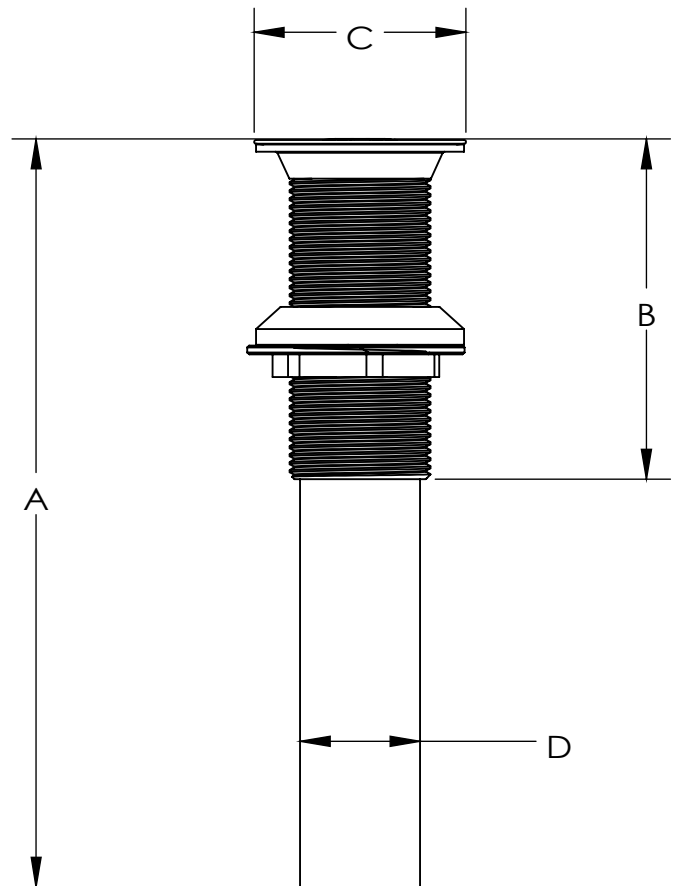

SPECIFICATIONS

Designline Chrome-Plated Brass Grid Drain is made for use with above countertop or vessel sinks. This lavatory sink drain has a non-closing design that easily allows water to flow into the drain. Designed for sinks without an overflow opening. The classic polished chrome finish will complement your existing bathroom fixtures. Oatey products have earned the trust of plumbing professionals for over 100 years.

APPROVALS AND LISTINGS

DIMENSIONS

[A]:	7.80"
[B]:	3.55"
[C]:	2.21"
[D]:	1.25"

PRODUCT SELECTOR

✓	Product Number	Description	Ctn. Wt.	Ctn. Qty.
	HDC9691	Designline Chrome-Plated Brass Grid Drain without Overflow	1.5 lbs.	4