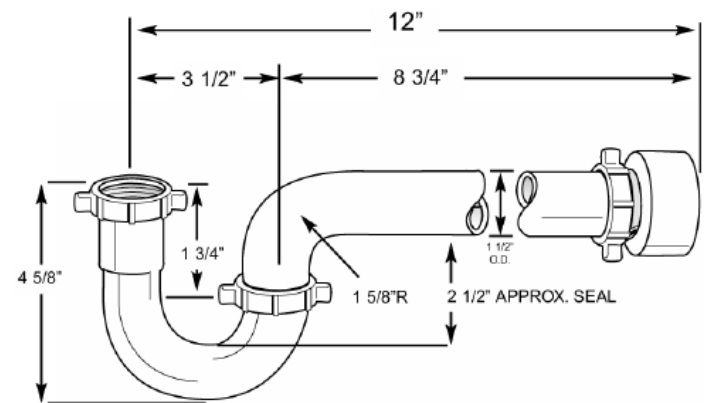

DESCRIPTION

- Made of polypropylene plastic
- Plastic Tubular P-Trap with Threaded Adapter
 - Plastic Tubular Quarter Bend
 - Plastic Tubular J-Bend
 - Schedule 40 Threaded Adapter
 - (3) Slip Joint Nuts
 - (1) 1-1/2" Washer
 - (1) 1-1/4" x 1-1/2" Reducing Washer
- Deep Flange P-Trap includes plastic deep flange

PLASTIC TUBULAR 1-1/2" P-TRAP WITH THREADED ADAPTER				
✓	Product Number	Description	Carton Quantity	Carton Weight (lbs)
	P9704	1-1/2" P-TRAP W/ THREADED PVC ADAPTER – WHITE	25	11.8
	A9704	1-1/2" P-TRAP W/ THREADED ABS ADAPTER – BLACK	25	11.7
	P9704A	1-1/2" P-TRAP W/ THREADED ABS ADAPTER – WHITE	25	11.8
	P9704AB	1-1/2" P-TRAP W/ THREADED ABS ADAPTER – WHITE, BAGGED	25	19.2
	P9704BG	1-1/2" P-TRAP W/ THREADED PVC ADAPTER – WHITE, BAGGED	25	19.4
	P9704AWB	1-1/2" P-TRAP W/ THREADED ABS ADAPTER WITH TRUE BLUE PREMIUM WASHERS – WHITE, BAGGED	25	19.4
	A9704B	1-1/2" P-TRAP W/ THREADED ABS ADAPTER – BLACK, BAGGED	25	19.3
	P9704DF	1-1/2" P-TRAP W/ THREADED PVC ADAPTER & DEEP FLANGE – WHITE	25	12.8
	A9704DF	1-1/2" P-TRAP W/ THREADED ABS ADAPTER & DEEP FLANGE – BLACK	25	12.6
	P9704DFB	1-1/2" P-TRAP W/ THREADED PVC ADAPTER & DEEP FLANGE – WHITE, BAGGED	25	21.2
	A9704WB	1-1/2" P-TRAP W/ THREADED ABS ADAPTER WITH TRUE BLUE PREMIUM WASHERS – BLACK, BAGGED	25	19.4