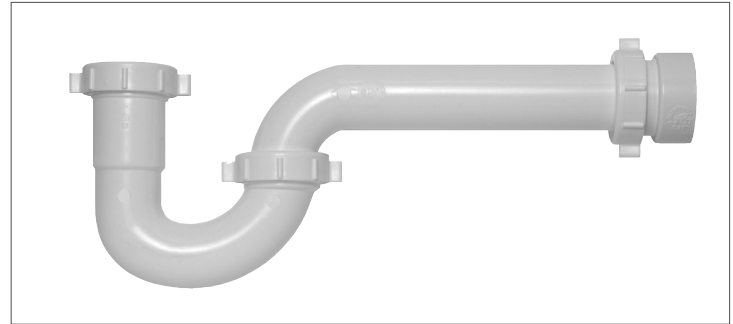

PLASTIC TUBULAR 1-1/2" P-TRAP WITH THREADED ADAPTER

Job Name _____	Item # _____
Location _____	
Engineer _____	Contractor _____
PO # _____	Tag _____
Representative _____	

SPECIFICATIONS

Dearborn Plastic Tubular 1-1/2" P-Traps with Threaded Adapter are designed for use in tubular drain applications. Options include PVC or ABS plastic adapter and True Blue Premium Washers for superior sealing. Available in white or black polypropylene plastic.

DESCRIPTION

- Made of polypropylene plastic
- Plastic Tubular P-Trap with Threaded Adapter
 - Plastic Tubular Quarter Bend
 - Plastic Tubular J-Bend
 - Schedule 40 Threaded Adapter
 - (3) Slip Joint Nuts
 - (1) 1-1/2" Washer
 - (1) 1-1/4" x 1-1/2" Reducing Washer
- Deep Flange P-Trap includes plastic deep flange

PLASTIC TUBULAR 1-1/2" P-TRAP WITH THREADED ADAPTER				
✓	Product Number	Description	Carton Quantity	Carton Weight (lbs)
	P9704	1-1/2" P-TRAP W/ THREADED PVC ADAPTER – WHITE	25	11.8
	A9704	1-1/2" P-TRAP W/ THREADED ABS ADAPTER – BLACK	25	11.7
	P9704A	1-1/2" P-TRAP W/ THREADED ABS ADAPTER – WHITE	25	11.8
	P9704AB	1-1/2" P-TRAP W/ THREADED ABS ADAPTER – WHITE, BAGGED	25	19.2
	P9704BG	1-1/2" P-TRAP W/ THREADED PVC ADAPTER – WHITE, BAGGED	25	19.4
	P9704AWB	1-1/2" P-TRAP W/ THREADED ABS ADAPTER WITH TRUE BLUE PREMIUM WASHERS – WHITE, BAGGED	25	19.4
	A9704B	1-1/2" P-TRAP W/ THREADED ABS ADAPTER – BLACK, BAGGED	25	19.3
	P9704DF	1-1/2" P-TRAP W/ THREADED PVC ADAPTER & DEEP FLANGE – WHITE	25	12.8
	A9704DF	1-1/2" P-TRAP W/ THREADED ABS ADAPTER & DEEP FLANGE – BLACK	25	12.6
	P9704DFB	1-1/2" P-TRAP W/ THREADED PVC ADAPTER & DEEP FLANGE – WHITE, BAGGED	25	21.2
	A9704WB	1-1/2" P-TRAP W/ THREADED ABS ADAPTER WITH TRUE BLUE PREMIUM WASHERS – BLACK, BAGGED	25	19.4