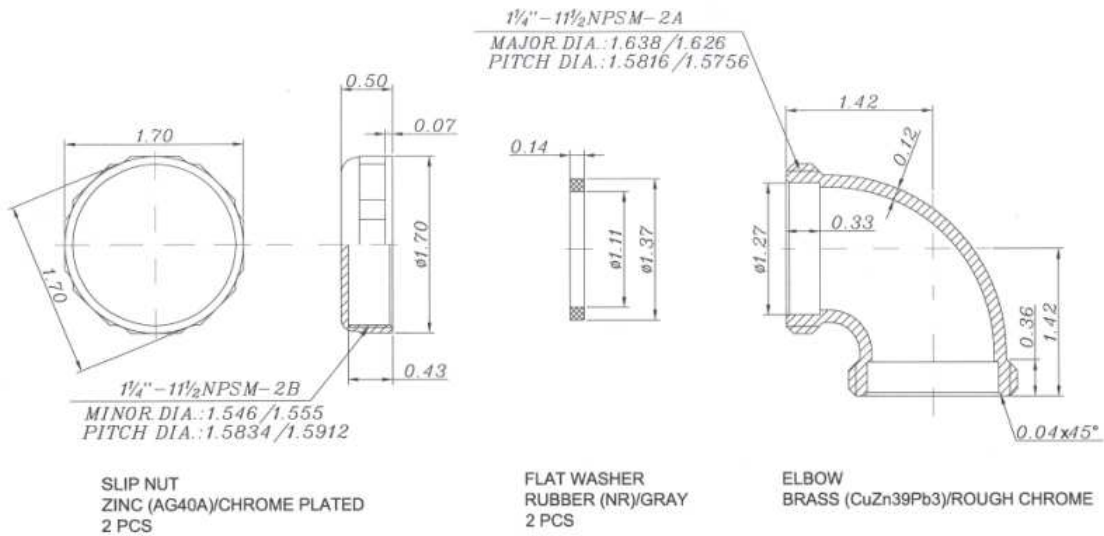

4675 W. 160th St.
Cleveland, Ohio 44135
Ph: (800) 321-9532
Fax: (800) 321-9535
www.dearbornbrass.com

SUBMITTAL SPECIFICATION

CAST BRASS FITTING
1-1/4" 90° SLIP JOINT ELBOW

Engineering Specification: Dearborn Brass 1-1/4" Cast Brass Fitting with 90° Slip Joint Elbow.

Job Reference

DESCRIPTION

- Material: Cast Brass
- Includes die-cast nuts and rubber washers
- 1/2" socket depth
- Chrome Plated

✓	Product No.	Description	Carton Quantity	Carton Weight (lbs)
	1674-2	1-1/4" Cast Brass 90° Slip Joint Elbow	6	2.5