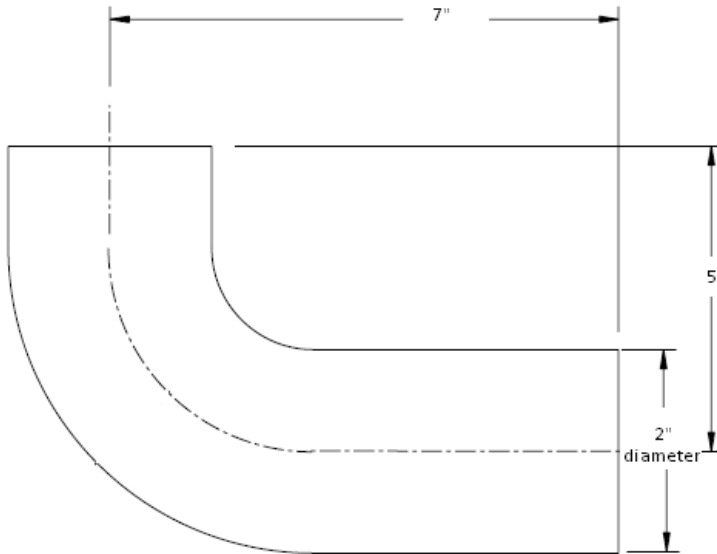

**Dearborn®
Brass**

4675 W. 160th St.
Cleveland, Ohio 44135
Ph: (800) 321-9532
Fax: (800) 321-9535
www.dearbornbrass.com

SUBMITTAL SPECIFICATION

**BRASS TUBULAR
2" x 5" x 7" CLOSET FLUSH ELBOWS**

Engineering Specification: Dearborn Brass Brass Tubular Closet Flush Elbows are designed for use in tubular drain applications. Options include Brass Nuts.

Job Reference

DESCRIPTION

- Chrome Finish
- 20 Gauge Brass
- Closet Flush Elbow
 - Elbow
 - (2) Nuts
 - (2) Rubber Washers

| ✓ | Product No. | Description | Carton Quantity | Carton Weight (lbs) |
|---|-------------|--|-----------------|---------------------|
| | 1032AD-1 | 2" x 5" x 7" Closet Flush Elbow – 20 Gauge | 5 | 5 |
| | 1032ADBN-1 | 2" x 5" x 7" Closet Flush Elbow with Brass Nuts – 20 Gauge | 5 | 5 |