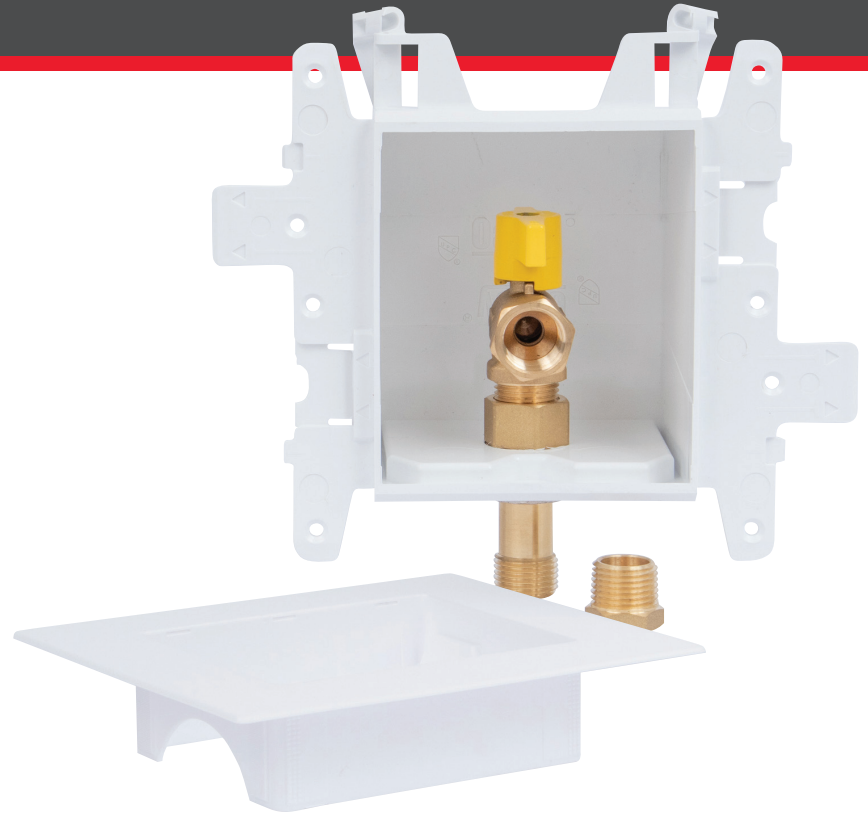

MODA

GAS SUPPLY BOXES

FEATURES AND BENEFITS

- Recessed MODA Gas Box provides a clean finished installation for all gas appliance needs
- Can be used in residential, commercial, and industrial direct connect applications, including gas range, wall heater, water heater, garage heater supply, furnaces, laundry washers and dryers
- Fits with the existing MODA Box System

MODA Supply Box System is designed to meet the needs of plumbing contractors for washing machine, ice maker, lavatory, toilet, dishwasher, gas outlets and SureVent® Air Admittance Valve applications. A universal single box platform provides maximum versatility, installation simplicity and rugged reliability. MODA Supply Box System is the ultimate solution for speed and flexibility.

Part #	Description	Pack Type	Case Pack	UPC
37560	MODA GAS SUPPLY BOX, BR, 1/2" NPT VALVE, STANDARD PACK	EACH	1	038753375601
37561	MODA GAS SUPPLY BOX, BR, 3/4" NPT VALVE, STANDARD PACK	EACH	1	038753375618
37562	MODA GAS SUPPLY BOX, 1/2" NPT VALVE, TEST PLUG, ADAPTER, LOCKNUT KIT ONLY	EACH	1	038753375625
37563	MODA GAS SUPPLY BOX, 3/4" NPT VALVE, TEST PLUG, ADAPTER, LOCKNUT KIT ONLY	EACH	1	038753375637
37564	MODA GAS SUPPLY BOX, PLAIN BOX, NO VALVE	EACH	1	038753375649

Find us on