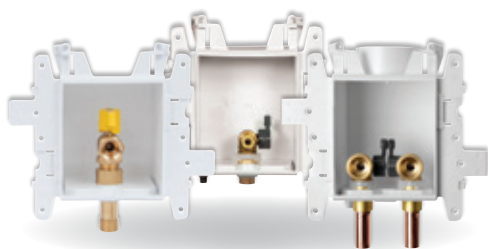

FIRE-RATED

SUPPLY BOXES

The most advanced Supply Box System from Oatey – now available in **Fire-Rated!**

FEATURES AND BENEFITS

- 🔥 A universal single box platform provides maximum versatility, installation simplicity and rugged reliability and is now **Fire-Rated!**
- 🔥 MODA Fire-Rated supply boxes come with metal brackets to provide additional support and hold in place under extreme temperatures.
- 🔥 The intumescent pad is activated by heat and designed to expand, protecting the back of the supply box under extreme heat.

- 🔥 Modular, flexible design.
- 🔥 Comprehensive connections and hammer/ no-hammer to handle all requirements of job site specifications.

🔥 Listed by Warnock Hersey to meet:

ASTM E814 (2013a) "Standard Test Method for Fire Tests of Through-Penetration Fire Stops" and CAN/ULC S115.

INFINITE SOLUTIONS

MODA Supply Boxes allow you to save time and frustration on installation by having a solution for washing machines, toilets, dishwashers, ice makers, kitchens, gas and lavatory applications.

Find us on