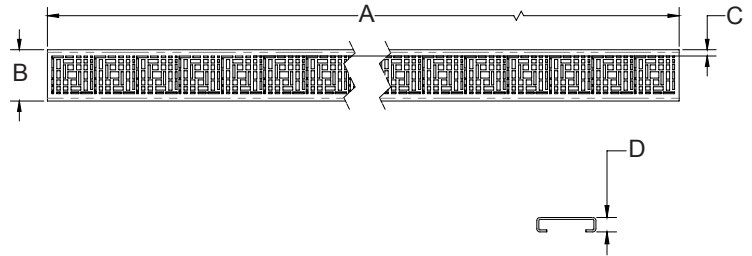

QUICKDRAIN DECO LINEAR DRAIN COVERS TECHNICAL SPECIFICATION

DESCRIPTION

The Linear Drain covers are made of 304 stainless steel and can be used with ShowerLine and ProLine linear drains. They shall have the ability to be cut on site to fit the exact finished opening and have height adjustability with the use of spacers. PVD coating shall be used for Brushed Gold, Polished Gold, Polished Black, Oil Rubbed Bronze, and Polished Rose Gold covers, whereas Powder Coating shall be used for Matte Black covers.

NOTES

QuickDrain recommends that the cover extends the full width of the shower from vertical-to-vertical surface (wall to wall or wall to curb).

Do not grout or caulk the cover in place (cover must remain removable for maintenance).

Reference Care and Maintenance Steps in Install Guide

Cover comes in lengths 18"-72" in both Brushed and Polished Stainless Steel. Only available in 18"-56" for Specialty Finish Options.

APPROVALS AND LISTINGS

Job Name _____	Item # _____
Location _____	
Engineer _____	Contractor _____
PO # _____	Tag _____
Representative _____	

DIMENSIONS

[A]:	Length	18", 32", 40", 48", 56", 64", 72"	[C]:	Border	1/5"
[B]:	Width	1-1/2"	[D]:	Height	3/8"