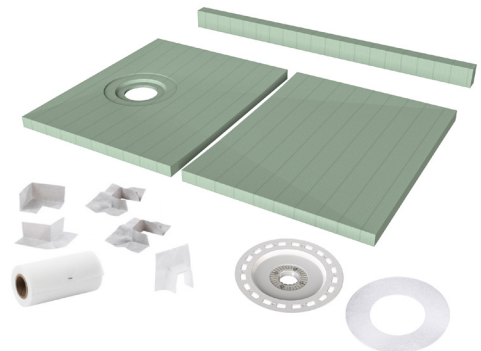

INSTALLATION KITS

Showing SDPAN-LWP38x60-LFOFF

*Oatey 130 series drain base sold separately; also compatible with industry standard drain base models

*ALL SIZES, DESIGNS AND FINISHES ARE ALSO AVAILABLE TO BUILD YOUR OWN KIT.

Have questions? Contact a QuickDrain specialist at 800.321.9532 **Need more information?** Visit us at LRBrands.com

Find us on