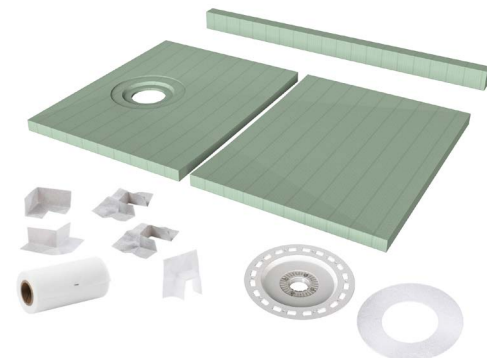

INSTALLATION KITS

SDPAN-LWP38x60-LFOFF Shown
*Oatey 130 series drain base sold separately;
also compatible with industry standard drain base models

Find us on