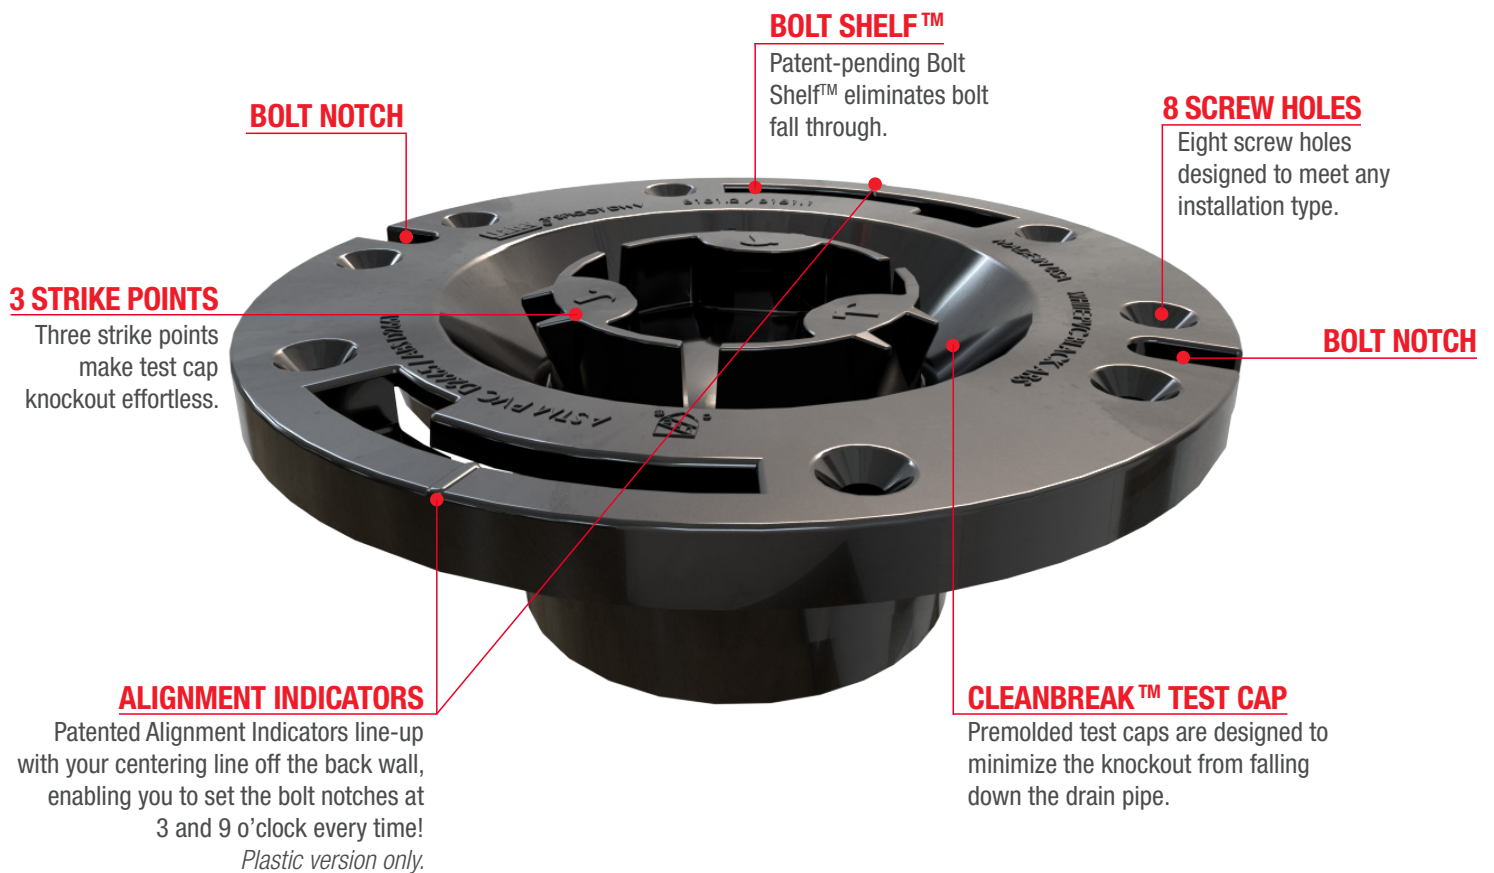

FAST SET™ CLOSET FLANGES

Set it right the first time!

Fast Set closet flanges offer the latest in flange technology. Fast Set installs quickly and easily. Available in ABS with a plastic or stainless steel ring.

FAST SET™ Testable Closet Flanges

	SKU Number	Material	Open/Testable	Connection Type	Ring Material	Pkg. Qty.
3" HUB, 4" INSIDE FT	48470	ABS	Testable	3" Hub/4" Inside	PLASTIC	12
	48471	ABS	Testable	3" Hub/4" Inside	STAINLESS STEEL	12

Call your Oatey Sales Representative for more information.

Find us on