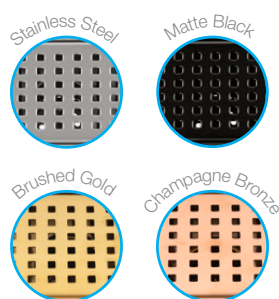

Available Finishes