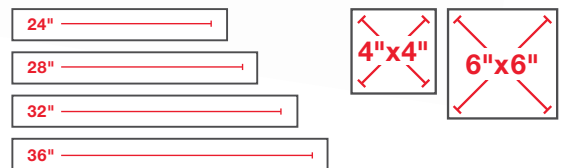

Lifting Key provided for ease of removal during cleaning and maintenance.

Available Patterns**

Available Finishes**

Available Sizes**

**Not all sizes and styles are available in all finishes.
*Linear drains only