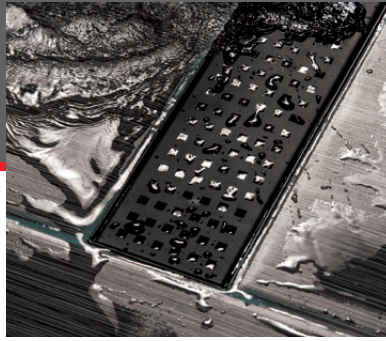

Oatey

designline™

Bringing High Fashion To Any Shower

Designline decorative shower drains offer rugged dependability under the sophistication of the latest, tasteful flair in plumbing. Whisking away water quickly and elegantly, Oatey decorative shower drains beautifully complement your bathroom's design, seamlessly blending in while making a statement as the centerpiece of your shower. Everyone has a unique style. Show off yours with a decorative shower drain from Oatey.