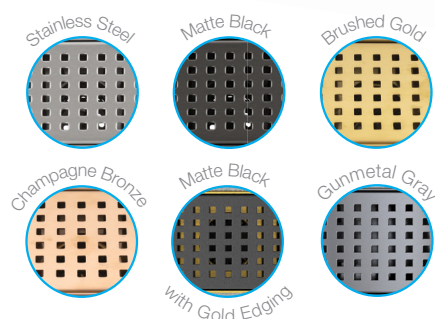

Designer Grate comes in a variety of distinctive patterns to complement modern bathroom designs and décor.

304 grade stainless steel construction has a **Sloped Drain Body** to ensure proper drainage.

Adjustable Leveling Feet offer quick and easy height adjustment during installation.*

Threaded Outlet Adaptor micro-adjusts without rotation to perfectly align with the finished floor height.

Debris Basket captures hair to protect against clogs and features a sound-dampening band to help reduce rattle.

Lifting Key provided for ease of removal during cleaning and maintenance.

Available Patterns**

Available Finishes**

Available Sizes**

**Not all sizes and styles are available in all finishes.
*Linear drains only