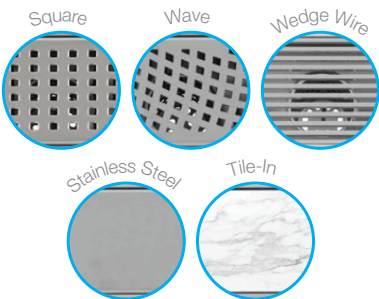

Available Patterns