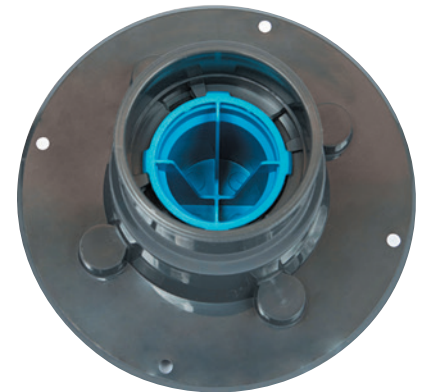

TEST PLUG ENGAGES WITH DRAIN BASE, LOCKS INTO PLACE, AND SEALS WITH RUBBER GASKET

FOUR DUAL WEEP CHANNEL HOLES ENHANCE THE ABILITY TO DRAIN EFFICIENTLY

TOOL-FREE REUSABLE TEST PLUG