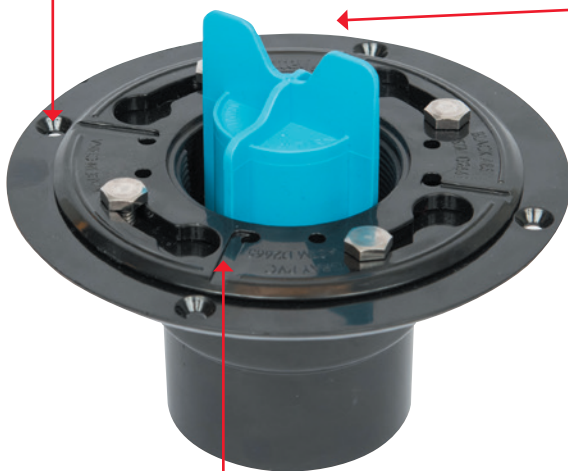

TEST PLUG ENGAGES WITH DRAIN BASE, LOCKS INTO PLACE, AND SEALS WITH RUBBER GASKET

FOUR DUAL WEEP CHANNEL HOLES ENHANCE THE ABILITY TO DRAIN EFFICIENTLY

TOOL-FREE REUSABLE TEST PLUG